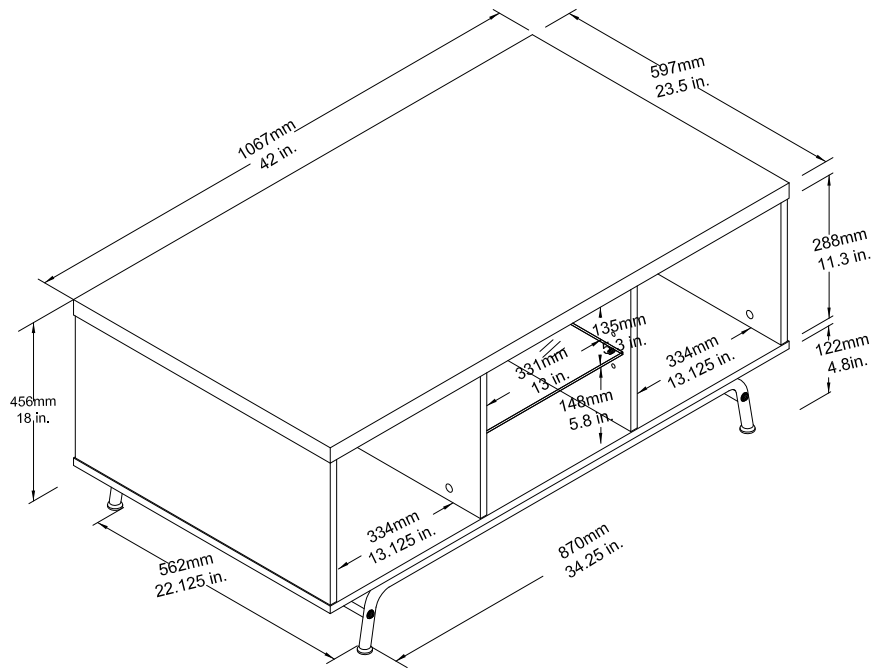

9323013COM - Coffee Table

Finish: White/Black

Wood Breakdown:
PB 100%,
Total storage: 20.02 cubic feet

Overall Product Size:
42" W × 23.5" D × 18" H
106.7cm W × 59.7cm D × 45.6cm H

Maximum Weight Capacities
Unit Weight: 55.5lbs. (25.24 kg)