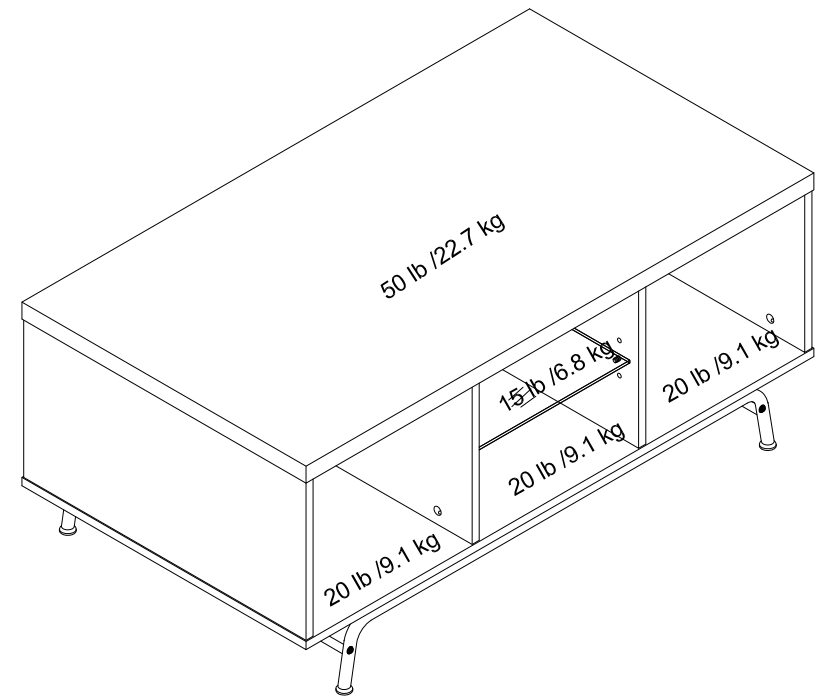

9323013COM - Coffee Table

Finish: White/Black

Wood Breakdown:
PB 100%,
Total storage: 20.02 cubic feet

Overall Product Size:
42" W × 23.5" D × 18" H
106.7cm W × 59.7cm D × 45.6cm H

Maximum Weight Capacities
Unit Weight: 55.5lbs. (25.24 kg)